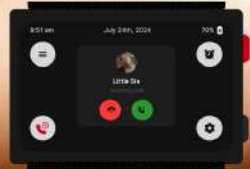

Call Notification

Lenora receives a call

The device vibrates in a **pulses** followed by a pause, continues this cycle, **tightens for 10 seconds**, and flashes a **green LED light**.