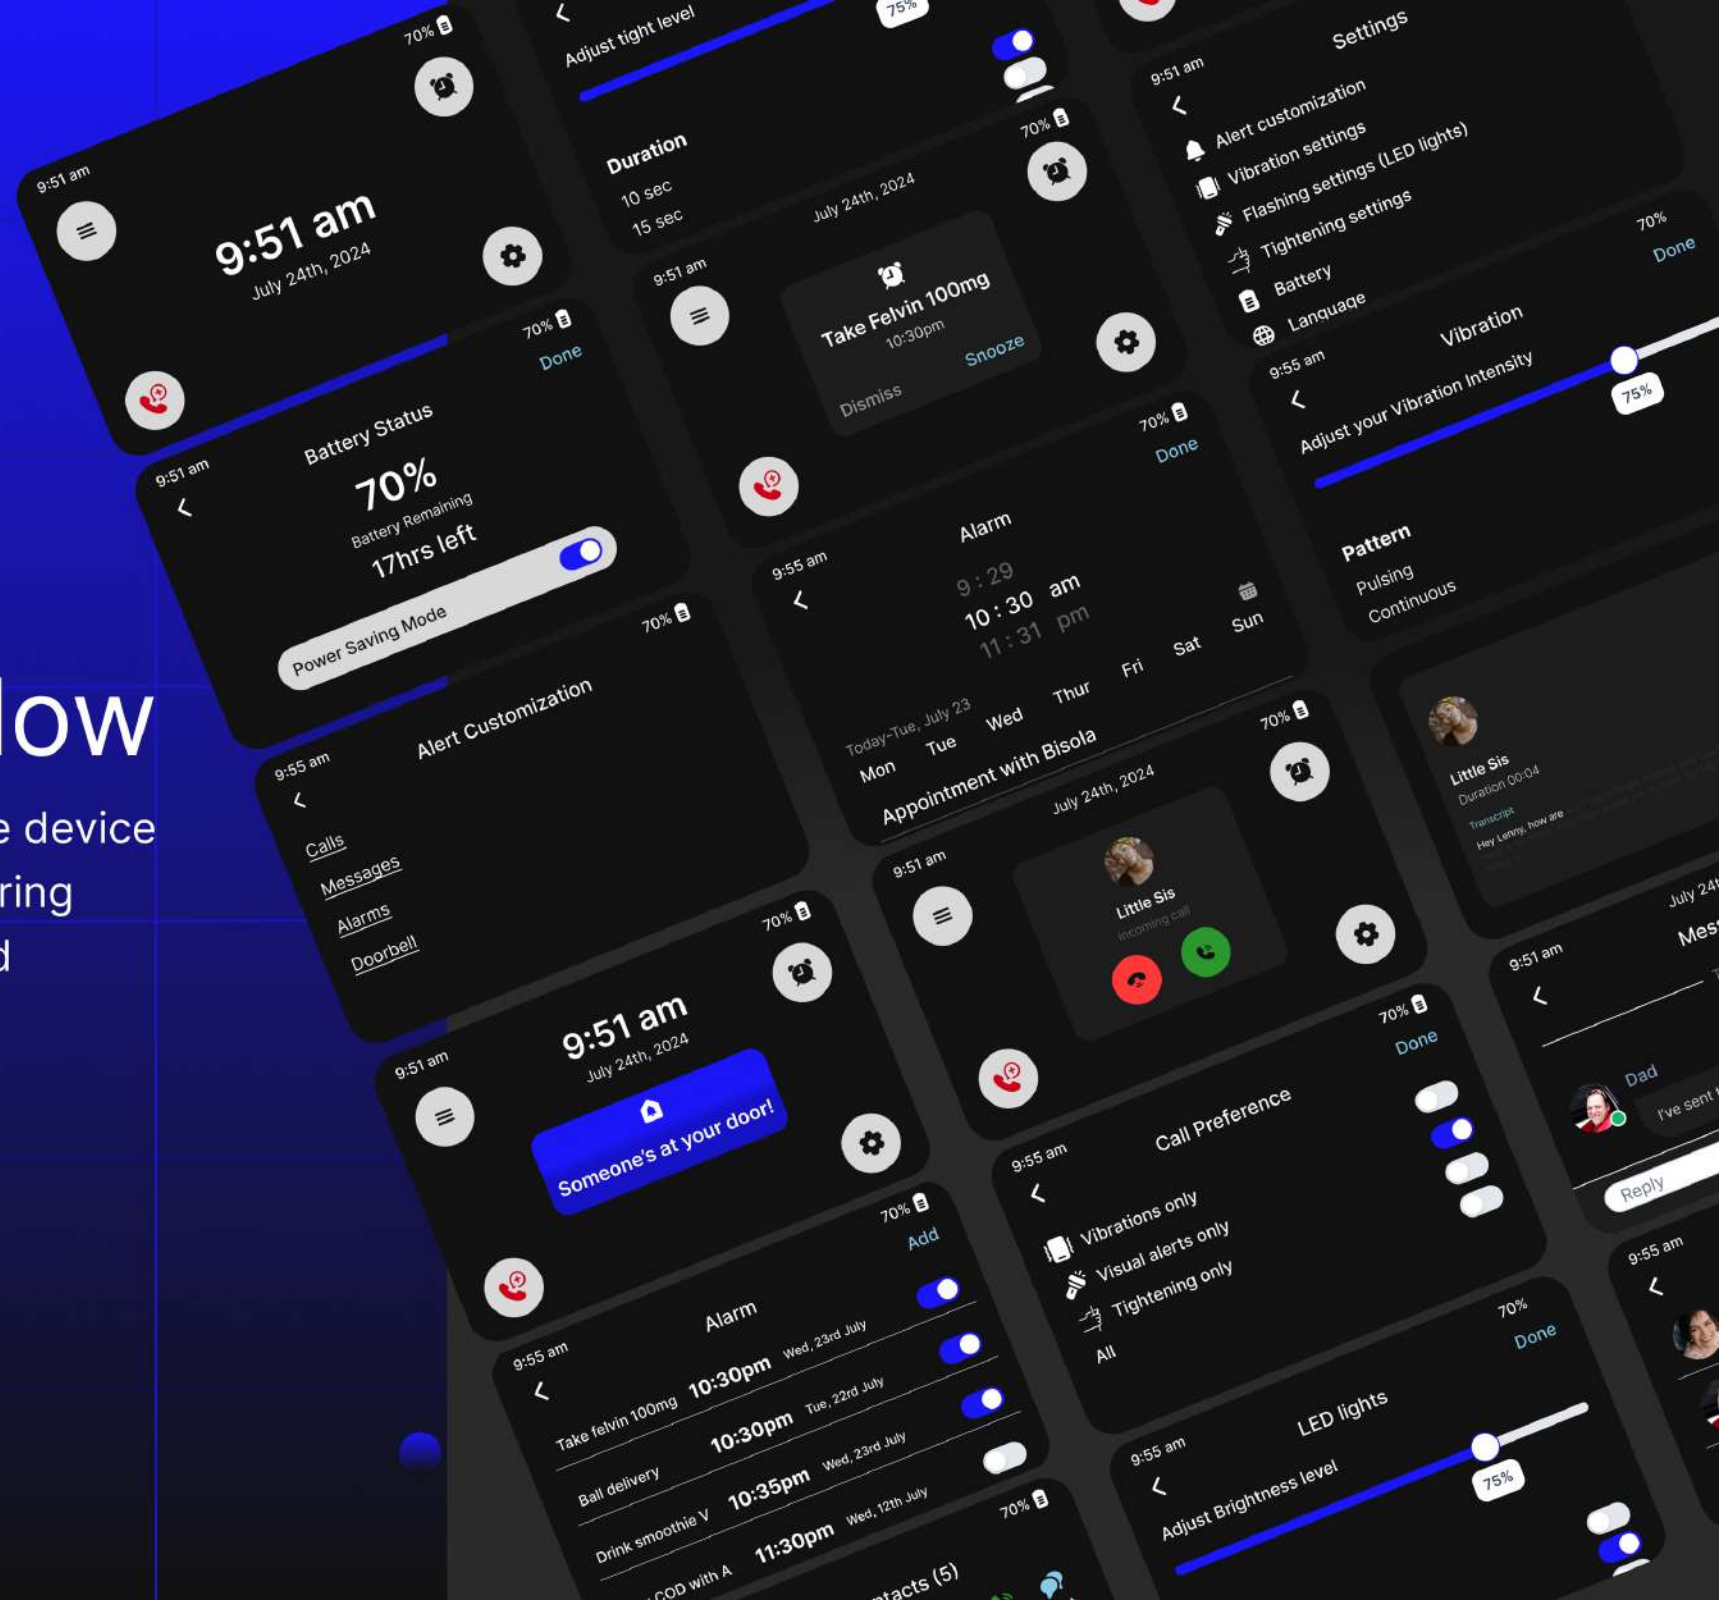

Vibeglow

Smart wearable device
for the hearing
impaired