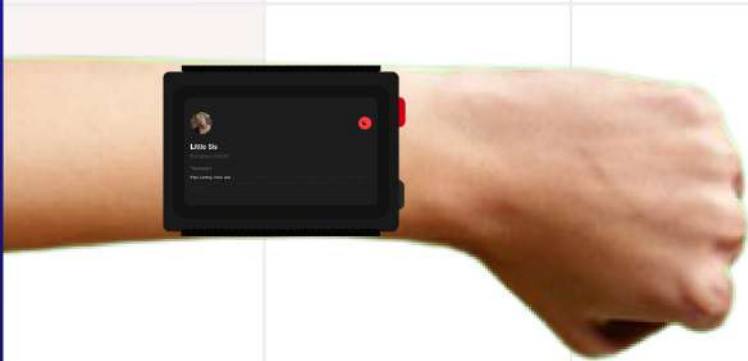

Doorbell notification

Call Notification

Lenora receives a call

The device vibrates in a **pulses** followed by a pause, continues this cycle, **tightens for 10 seconds**, and flashes a **green LED light**.

Call

VibeGlow features **live transcription**, enabling Lenora to follow conversations in real-time and stay engaged effortlessly.

Call notification

Message Notification

Lenora recieves a message

The device vibrates in pulses, tightens for 10s and flashes a Yellow LED light