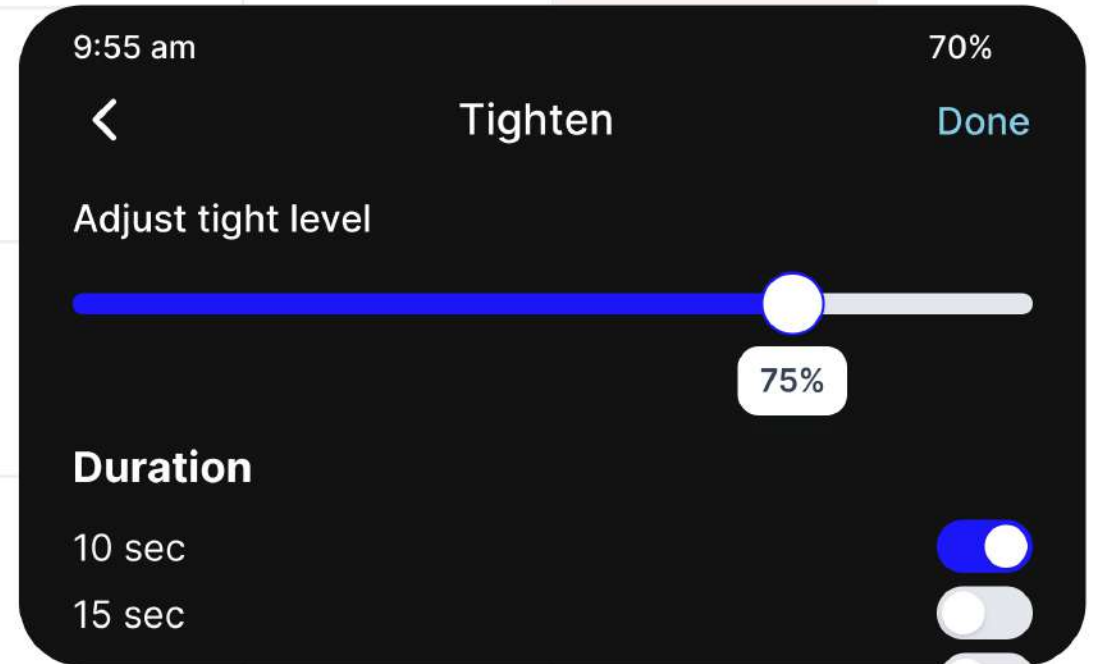

Tailor alerts for calls, messages, alarms, and doorbell notifications, so Lenora can prioritize what's most important and never miss a critical update.

Settings

Lenora can customize call alerts to suit her needs, choosing from vibration only, band tightening, LED lights, or all three for maximum visibility

Lenora can adjust vibration patterns and intensity for her notifications.

Settings

Enable or adjust LED flash alerts for a clear visual cue, perfect for quiet or high-visibility situations.

Set band-tightening preferences for added security during important alerts.