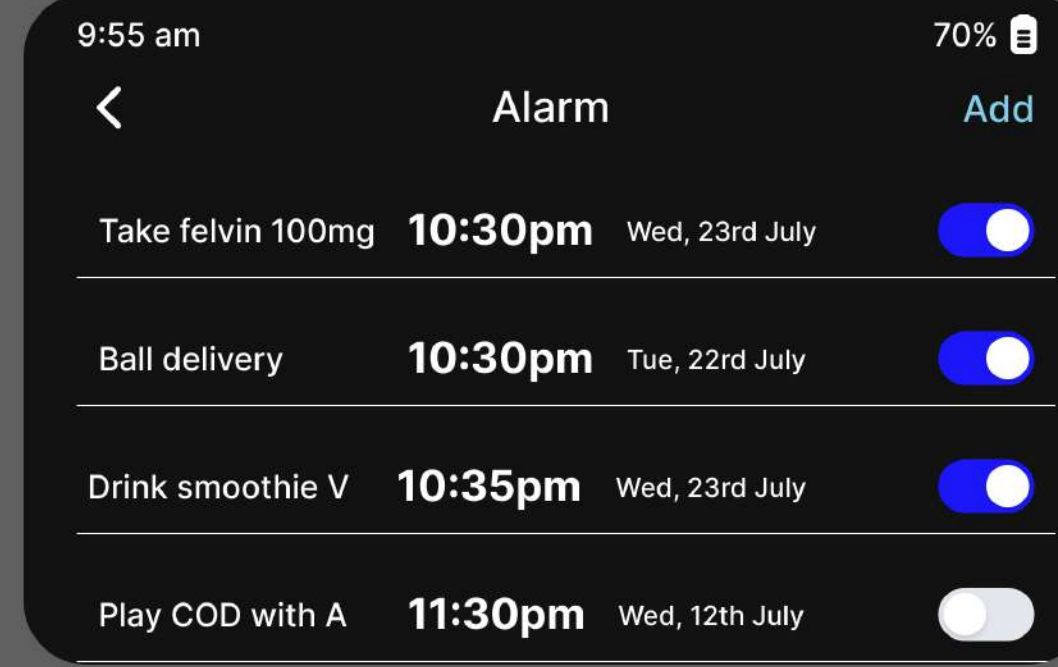

Lenora can adjust vibration patterns and intensity for her notifications.

Settings

Enable or adjust LED flash alerts for a clear visual cue, perfect for quiet or high-visibility situations.

Set band-tightening preferences for added security during important alerts.

All screens

Light mode