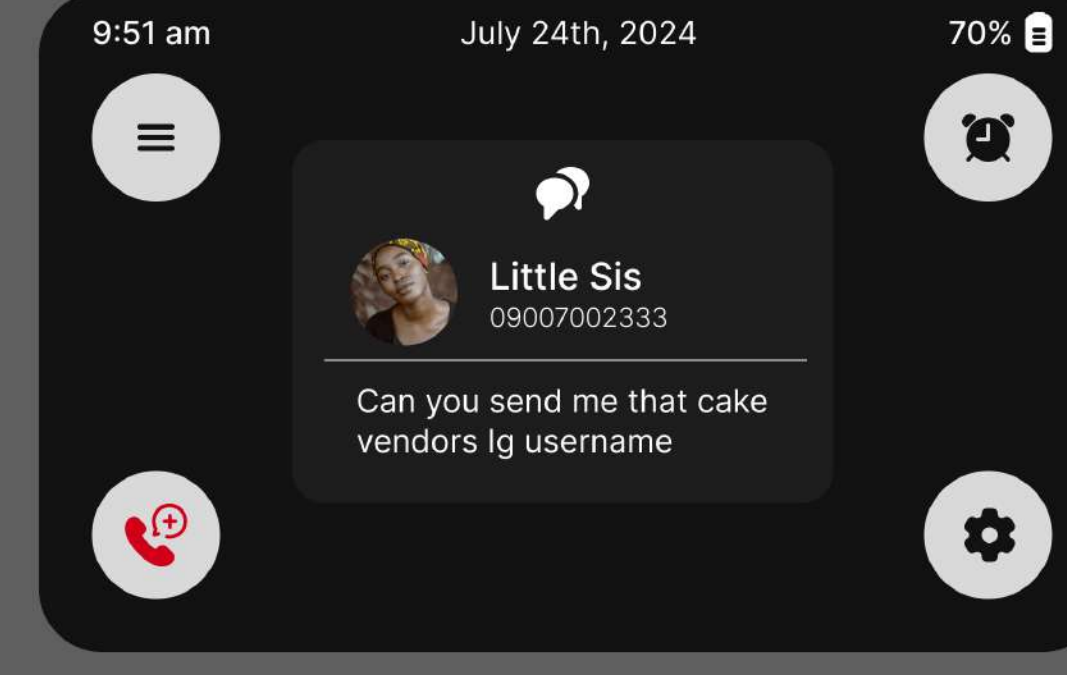

All screens