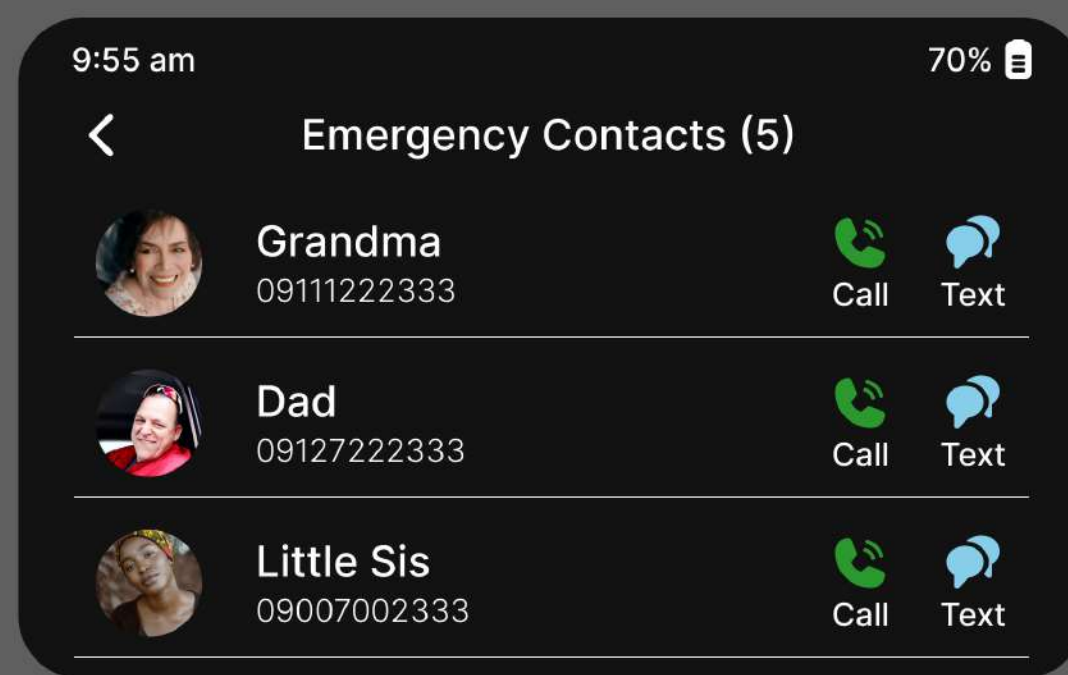

All screens