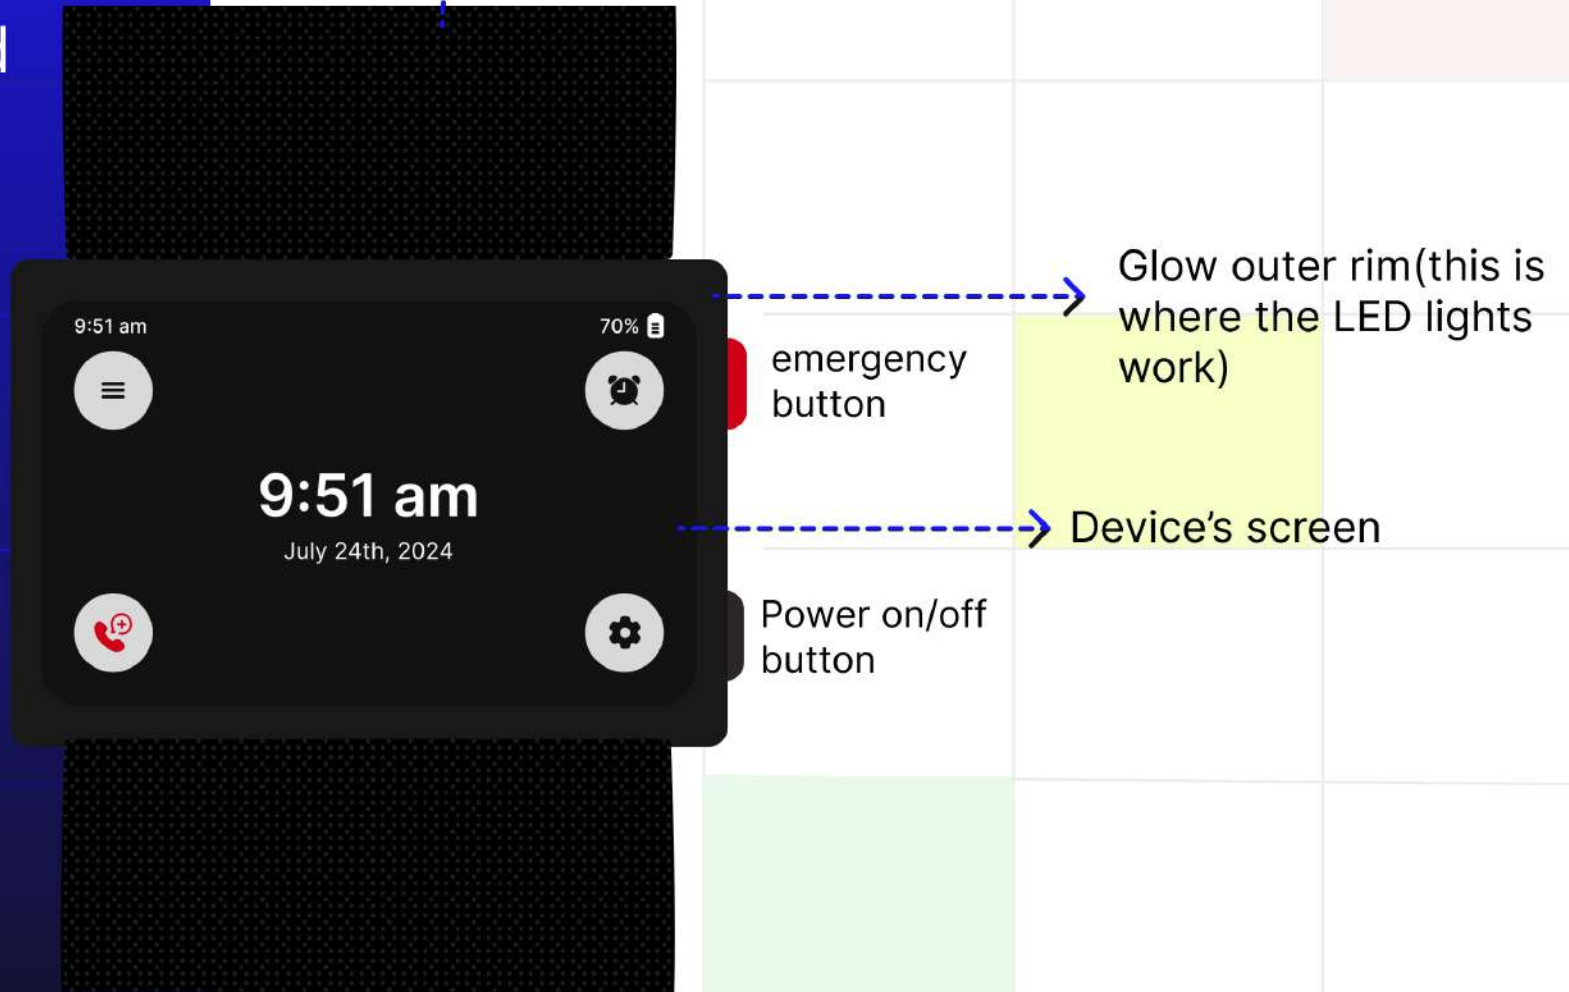

The device's strap (the tighten & vibration feature works here) features a durable, skin-friendly strap with integrated tactile alerts—vibration and tightening—similar to a blood pressure cuff, providing clear and effective notifications."

The Wristband device