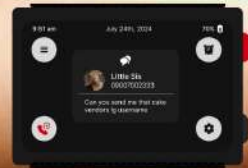

Call

VibeGlow features **live transcription**, enabling Lenora to follow conversations in real-time and stay engaged effortlessly.

Call notification

Message Notification

Lenora recieves a message

The device vibrates in pulses, tightens for 10s and flashes a Yellow LED light