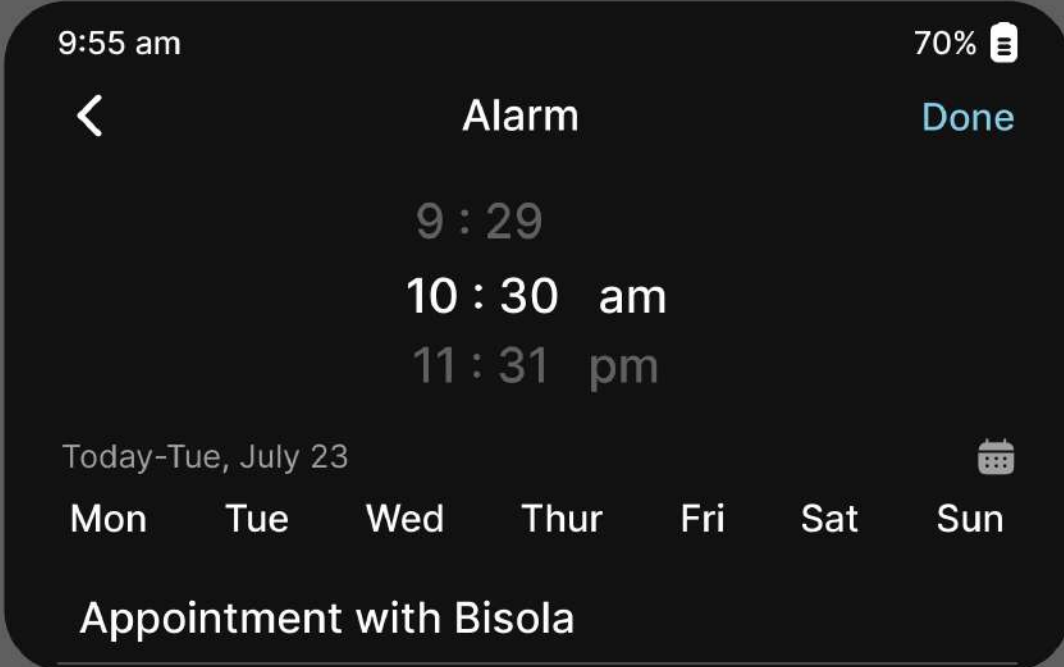

Lenora can adjust vibration patterns and intensity for her notifications.

Settings

Enable or adjust LED flash alerts for a clear visual cue, perfect for quiet or high-visibility situations.

Set band-tightening preferences for added security during important alerts.

All screens

Light mode