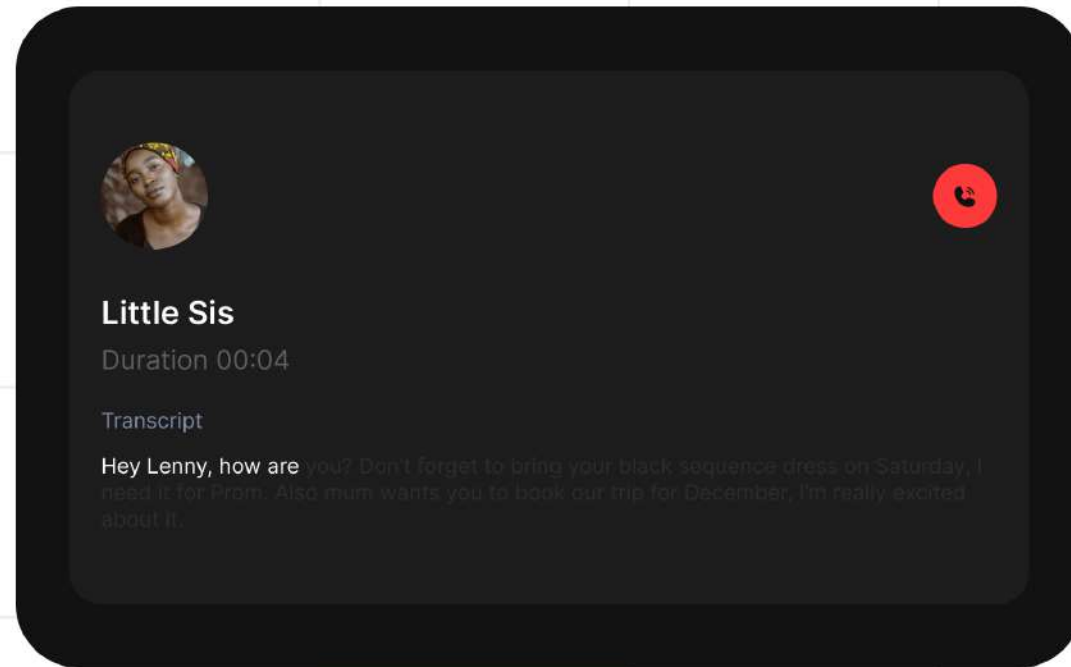

Call

VibeGlow features **live transcription**, enabling Lenora to follow conversations in real-time and stay engaged effortlessly.

Call notification

Message Notification

Lenora recieves a message

The device vibrates in pulses, tightens for 10s and flashes a Yellow LED light