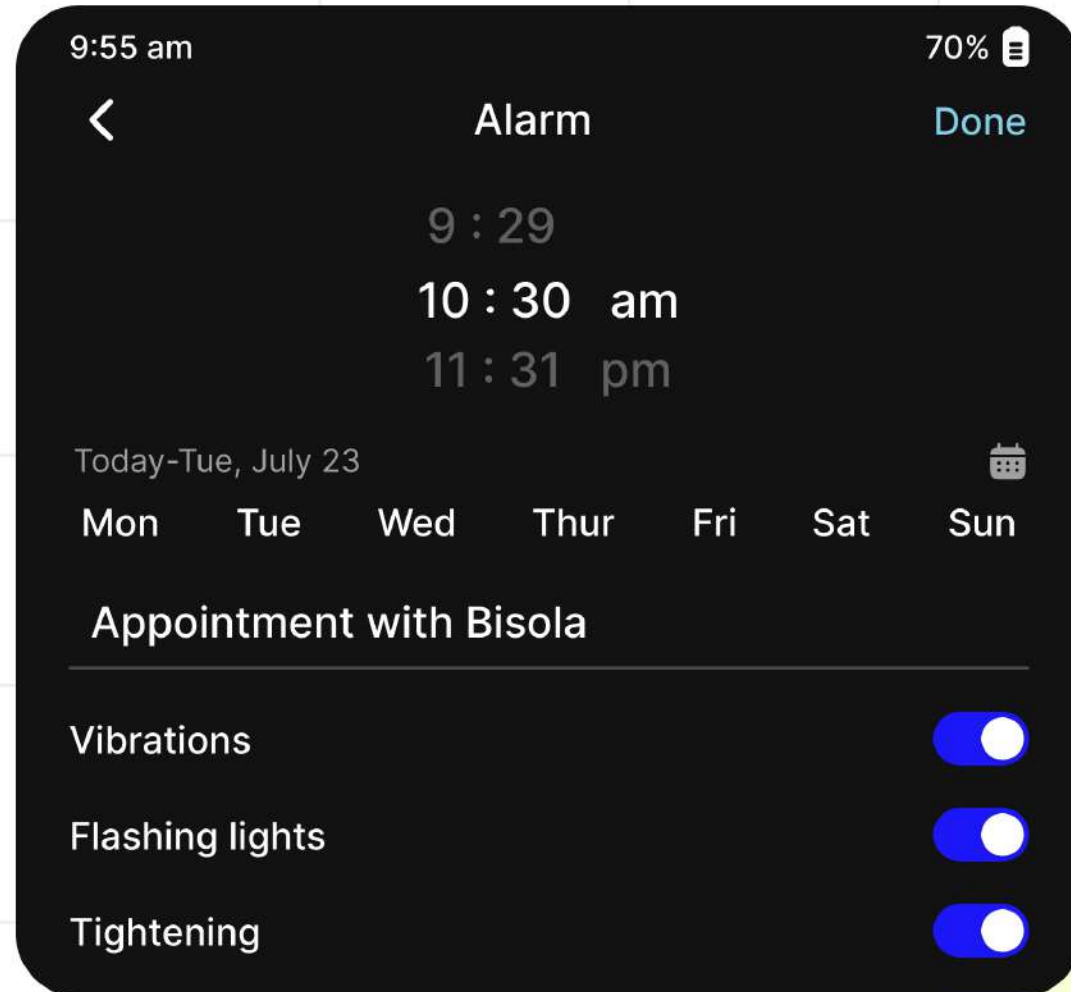

Call

VibeGlow features **live transcription**, enabling Lenora to follow conversations in real-time and stay engaged effortlessly.

Call notification

Message Notification

Lenora recieves a message

The device vibrates in pulses, tightens for 10s and flashes a Yellow LED light

Message notification

Alarm Notification

The device continuously vibrates till it's switched off, tightens (Slow, gradual tighten over 2 seconds, hold for 2 seconds, then release [15s]) and flashes a Red LED light

Alarm notification

Set Reminders

With Vibeglow, Lenora can easily set reminders for her daily tasks to help her stay organized.

Battery

Lenora can easily check her battery status, see hours remaining, and switch to power-saving mode to extend usage throughout the day.