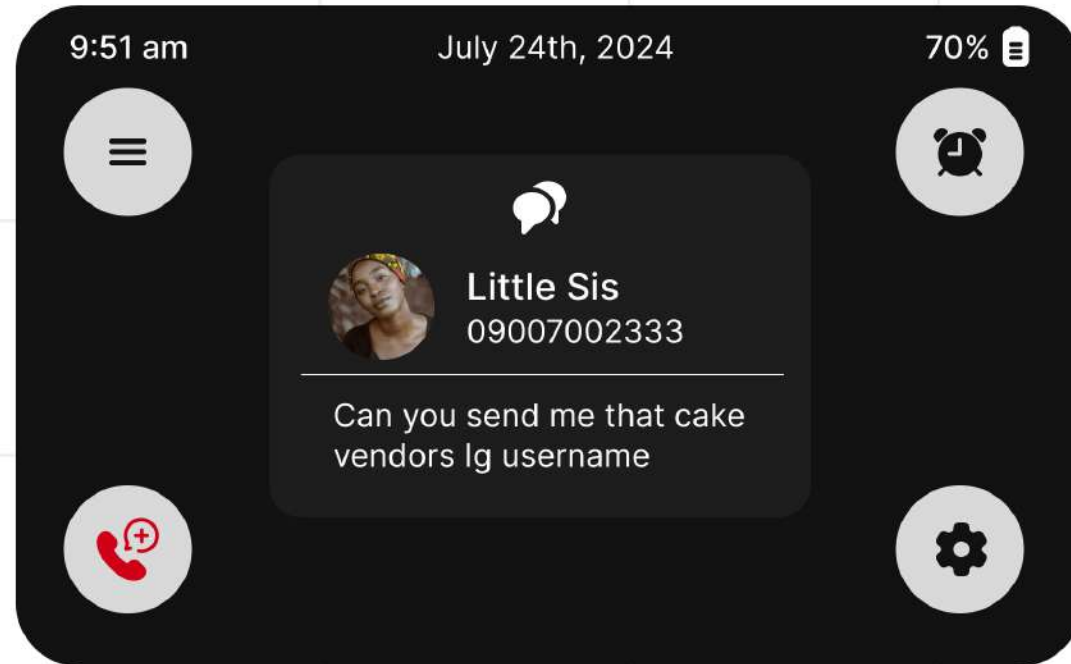

Doorbell notification

Call Notification

Lenora receives a call

The device vibrates in a **pulses** followed by a pause, continues this cycle, **tightens for 10 seconds**, and flashes a **green LED light**.

Call

VibeGlow features **live transcription**, enabling Lenora to follow conversations in real-time and stay engaged effortlessly.

Call notification

Message Notification

Lenora recieves a message

The device vibrates in pulses, tightens for 10s and flashes a Yellow LED light

Message notification

Alarm Notification

The device continuously vibrates till it's switched off, tightens (Slow, gradual tighten over 2 seconds, hold for 2 seconds, then release [15s]) and flashes a Red LED light