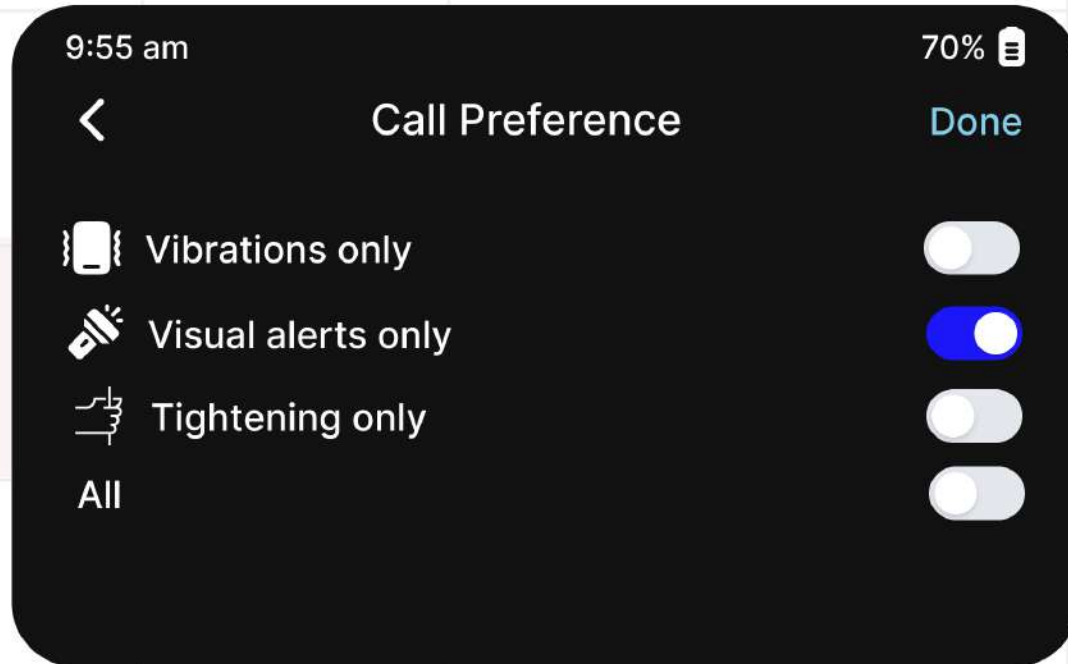

Settings

Lenora can customize call alerts to suit her needs, choosing from vibration only, band tightening, LED lights, or all three for maximum visibility