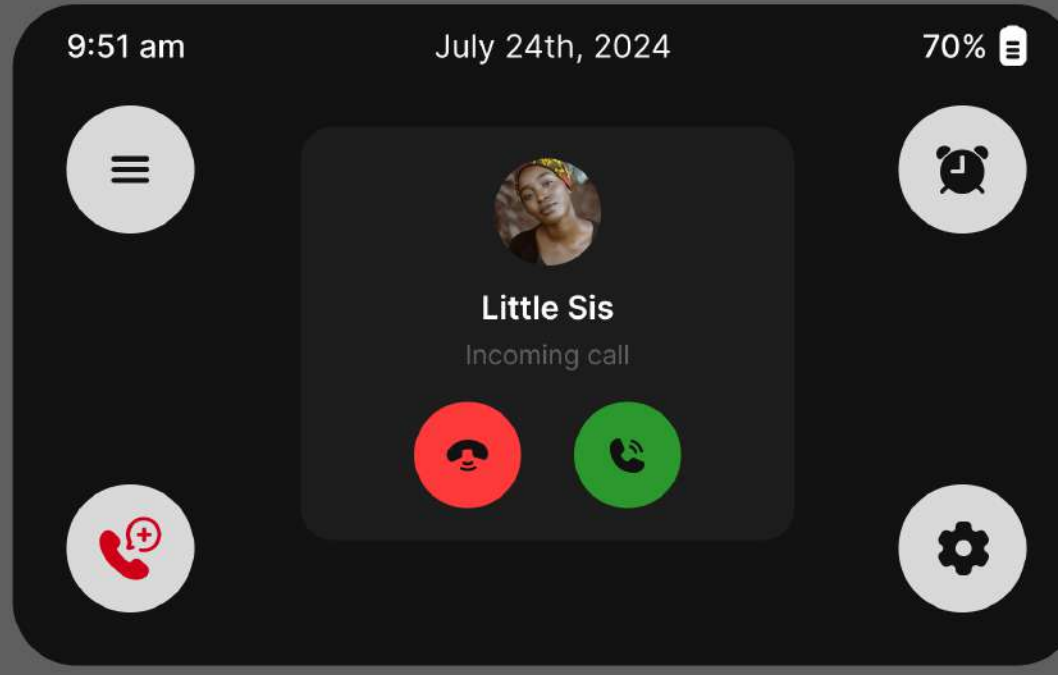

Lenora can adjust vibration patterns and intensity for her notifications.

Settings

Enable or adjust LED flash alerts for a clear visual cue, perfect for quiet or high-visibility situations.

Set band-tightening preferences for added security during important alerts.

All screens

Light mode