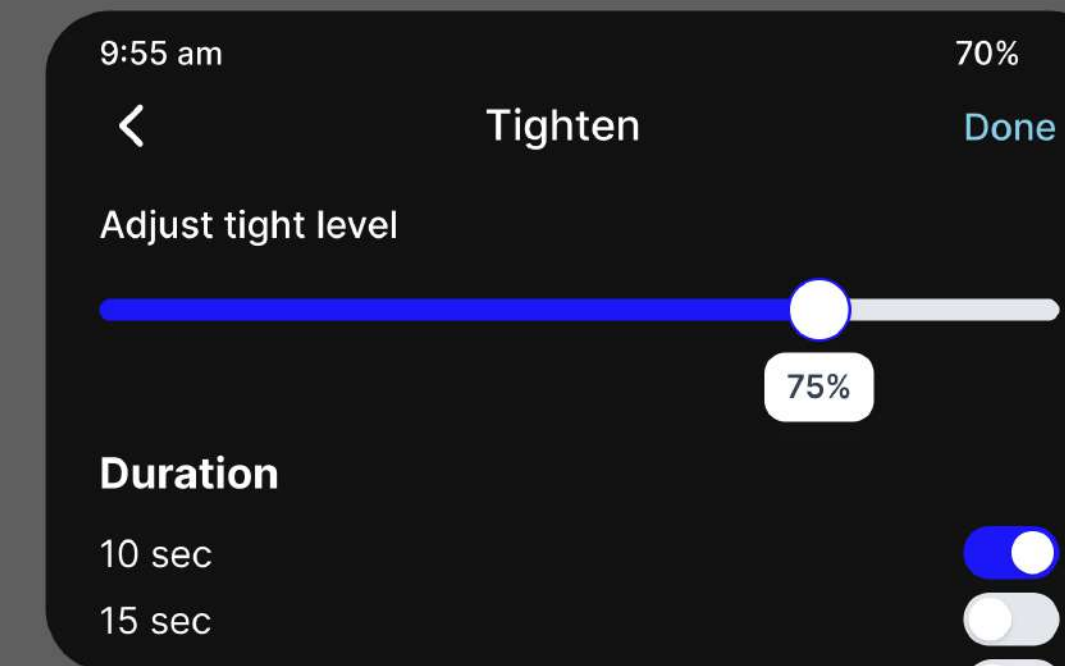

Lenora can adjust vibration patterns and intensity for her notifications.

Settings

Enable or adjust LED flash alerts for a clear visual cue, perfect for quiet or high-visibility situations.

Set band-tightening preferences for added security during important alerts.

All screens

Light mode