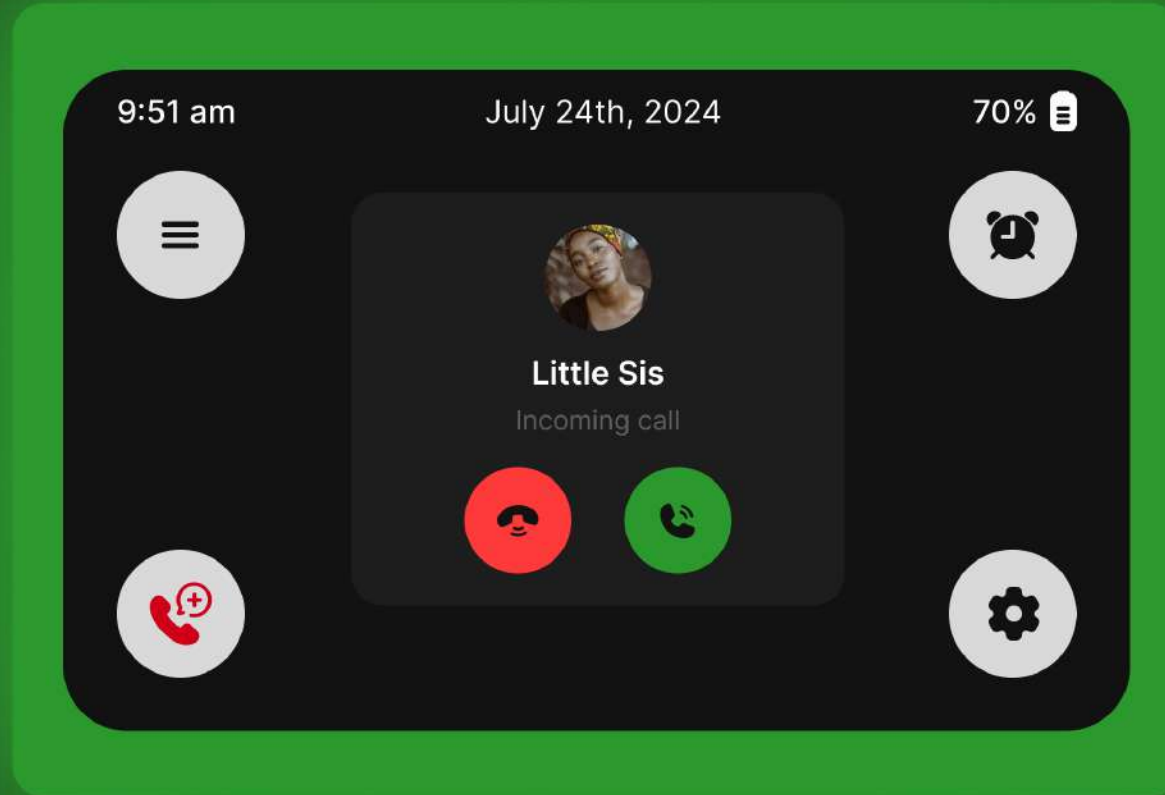

Doorbell notification

Call Notification

Lenora receives a call

The device vibrates in a **pulses** followed by a pause, continues this cycle, **tightens for 10 seconds**, and flashes a **green LED light**.

Call

VibeGlow features **live transcription**, enabling Lenora to follow conversations in real-time and stay engaged effortlessly.

Call notification

Message Notification

Lenora recieves a message

The device vibrates in pulses, tightens for 10s and flashes a Yellow LED light