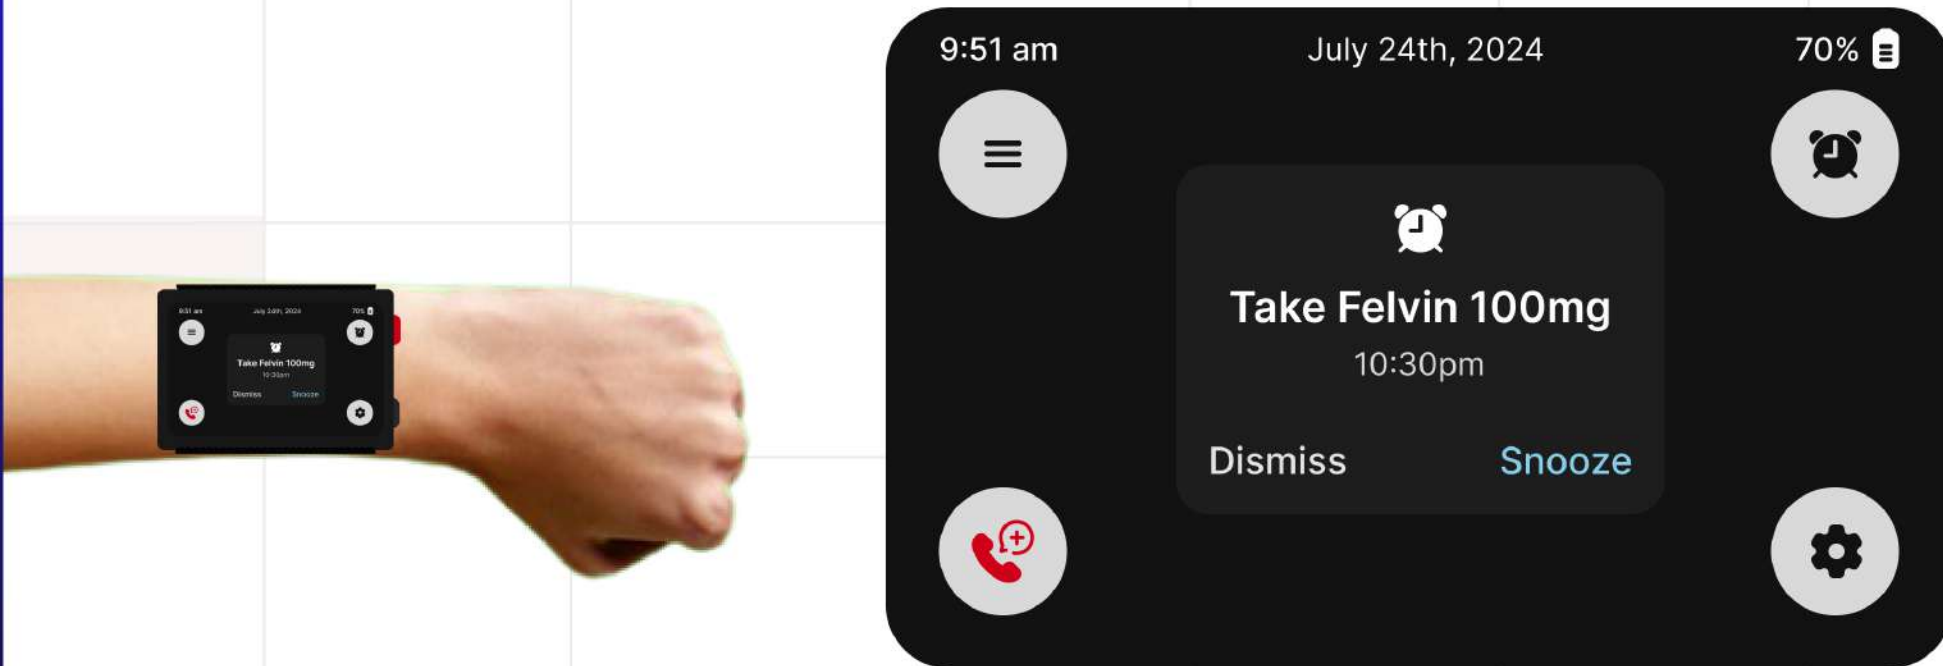

Call

VibeGlow features **live transcription**, enabling Lenora to follow conversations in real-time and stay engaged effortlessly.

Call notification

Message Notification

Lenora recieves a message

The device vibrates in pulses, tightens for 10s and flashes a Yellow LED light

Message notification

Alarm Notification

The device continuously vibrates till it's switched off, tightens (Slow, gradual tighten over 2 seconds, hold for 2 seconds, then release [15s]) and flashes a Red LED light