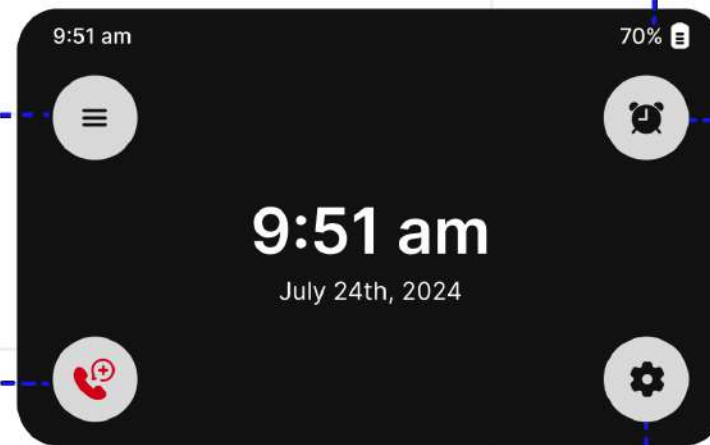

VibeGlow offers more features, including weather updates and workout tracking, and so much more

Lenora can access/ see her battery status

Lenora can see or set her alarms/ reminders for waking up, medications and so on.

Lenora can access her emergency contacts.

Lenora can go to her settings and customize her alerts(vibration, lights etc settings), theme, language.