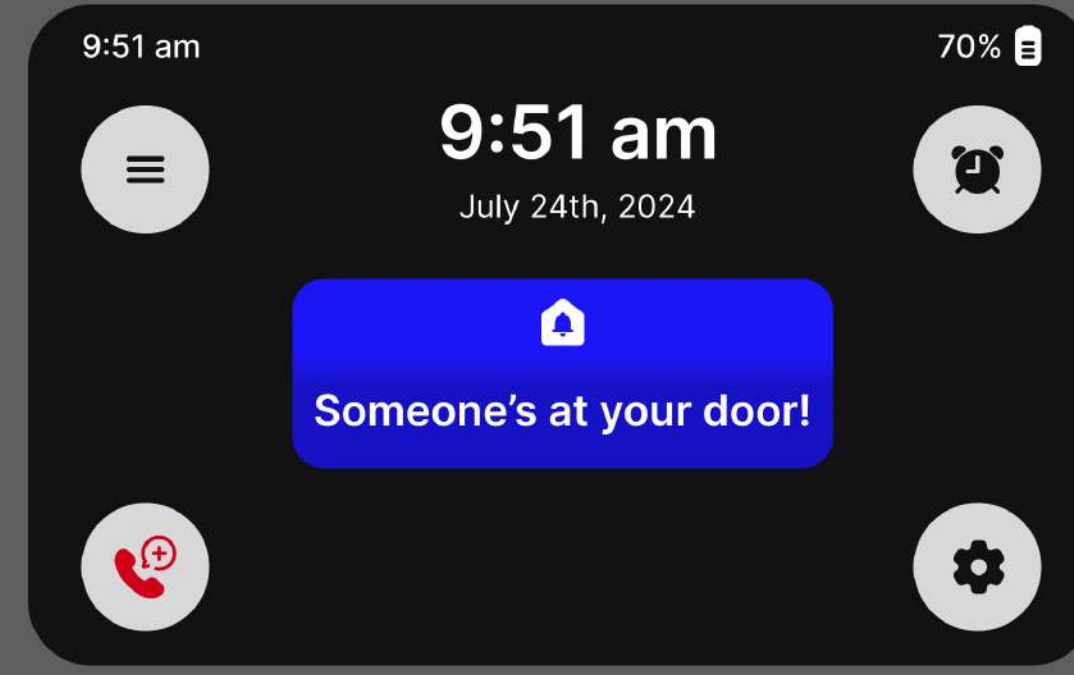

Lenora can adjust vibration patterns and intensity for her notifications.

Settings

Enable or adjust LED flash alerts for a clear visual cue, perfect for quiet or high-visibility situations.

Set band-tightening preferences for added security during important alerts.

All screens

Light mode