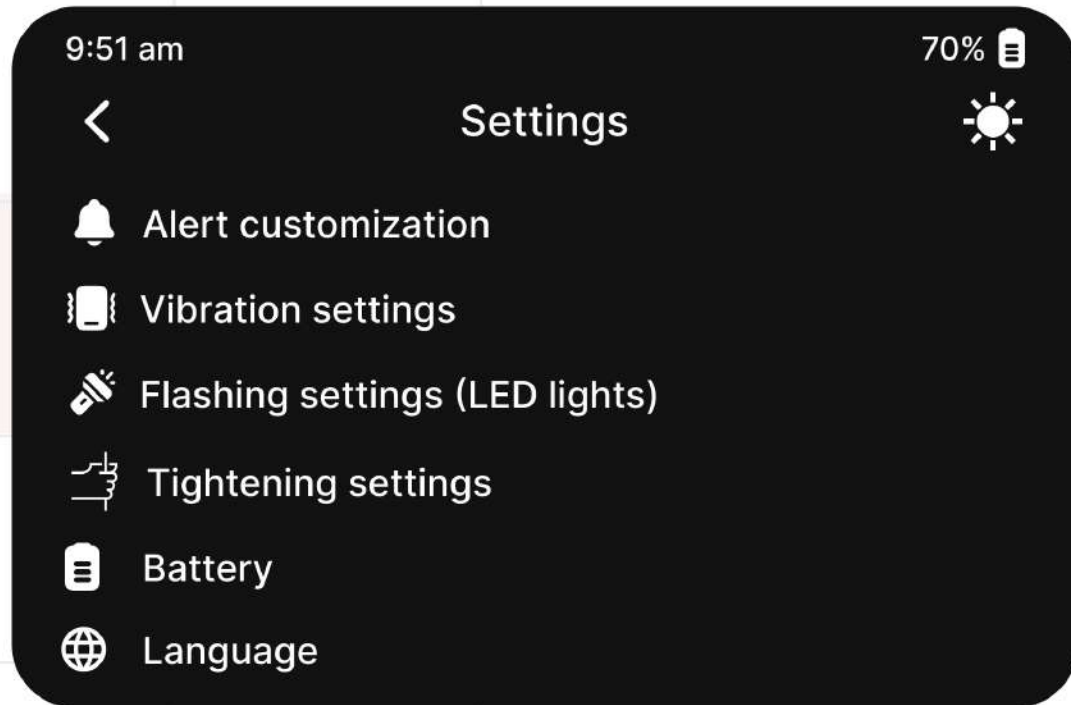

Settings

Lenora can customize her VibeGlow experience, adjusting alert preferences, vibration patterns, and options to suit her needs

Tailor alerts for calls, messages, alarms, and doorbell notifications, so Lenora can prioritize what's most important and never miss a critical update.