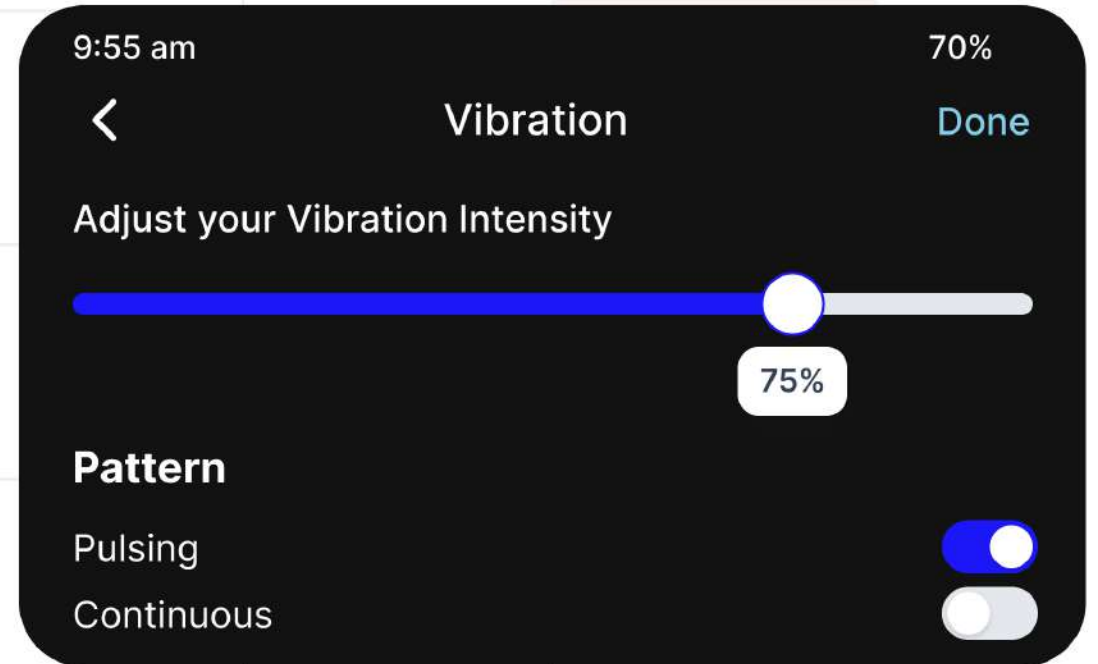

Lenora can adjust vibration patterns and intensity for her notifications.