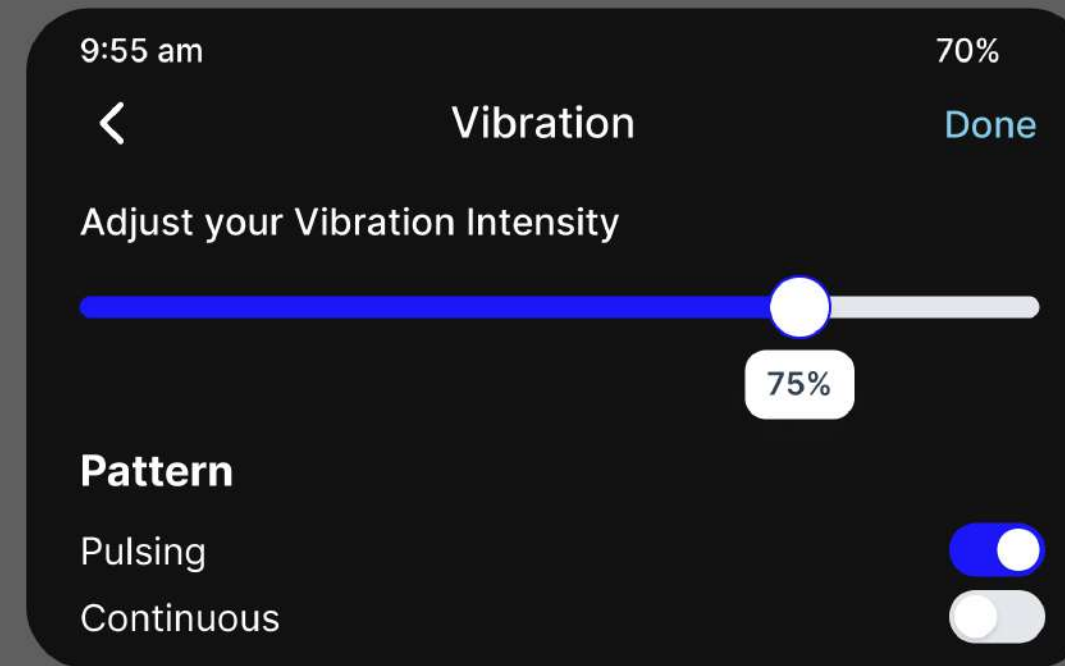

Lenora can adjust vibration patterns and intensity for her notifications.

Settings

Enable or adjust LED flash alerts for a clear visual cue, perfect for quiet or high-visibility situations.

Set band-tightening preferences for added security during important alerts.

All screens

Light mode