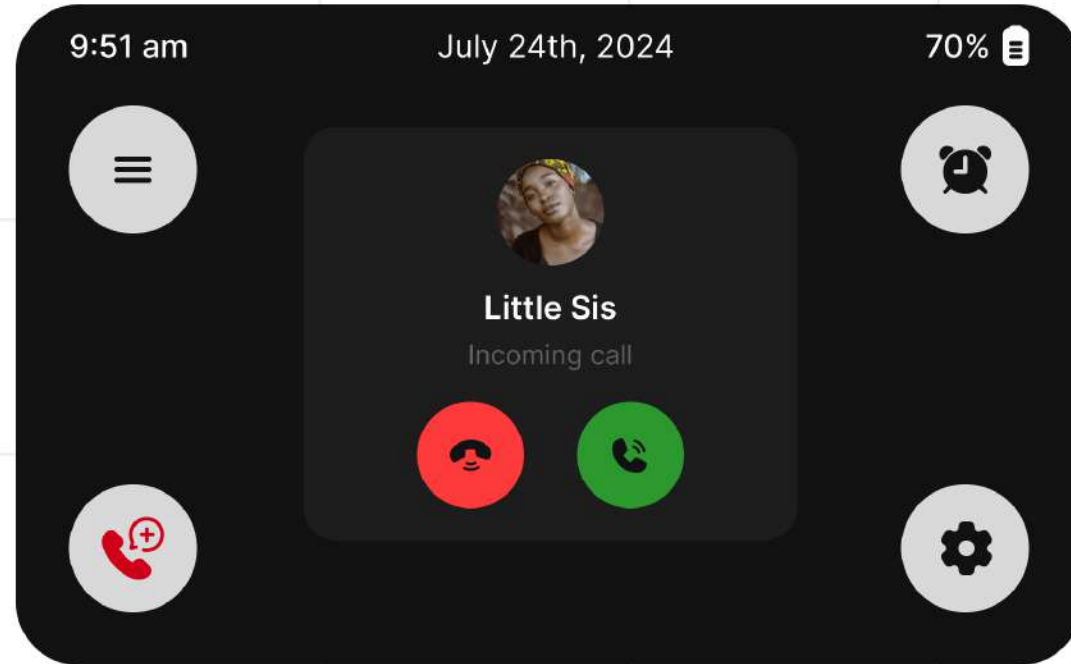

Doorbell Notification

Ideally, a doorbell mechanism comes with the device

Someone presses
Lenora's doorbell

The device **vibrates in pulses** until the user swipes to acknowledge the notification. It also **tightens for 15 seconds** and **flashes a blue LED light** to ensure the alert is noticed.

Doorbell notification

Call Notification

Lenora receives a call

The device vibrates in a **pulses** followed by a pause, continues this cycle, **tightens for 10 seconds**, and flashes a **green LED light**.

Call

VibeGlow features **live transcription**, enabling Lenora to follow conversations in real-time and stay engaged effortlessly.

Call notification

Message Notification

Lenora recieves a message

The device vibrates in pulses, tightens for 10s and flashes a Yellow LED light