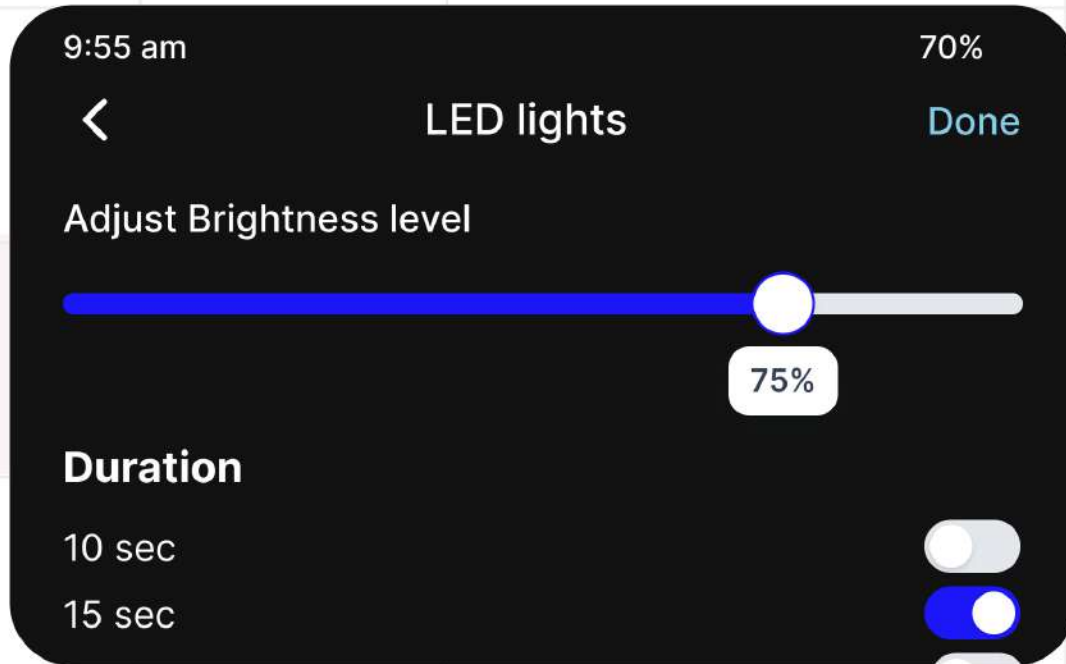

Accessible

Aa

Inter

VibeGlow uses Inter for its clean, legible design, chosen to ensure readability.

Colour palette

Designed for both aesthetics and functionality. VibeGlow uses blue as the primary color, with white text for readability. LED indicators in blue, red, green, and yellow offer clear notifications.

Tailor alerts for calls, messages, alarms, and doorbell notifications, so Lenora can prioritize what's most important and never miss a critical update.

Settings

Lenora can customize call alerts to suit her needs, choosing from vibration only, band tightening, LED lights, or all three for maximum visibility

Lenora can adjust vibration patterns and intensity for her notifications.

Settings

Enable or adjust LED flash alerts for a clear visual cue, perfect for quiet or high-visibility situations.

Set band-tightening preferences for added security during important alerts.

All screens

Light mode