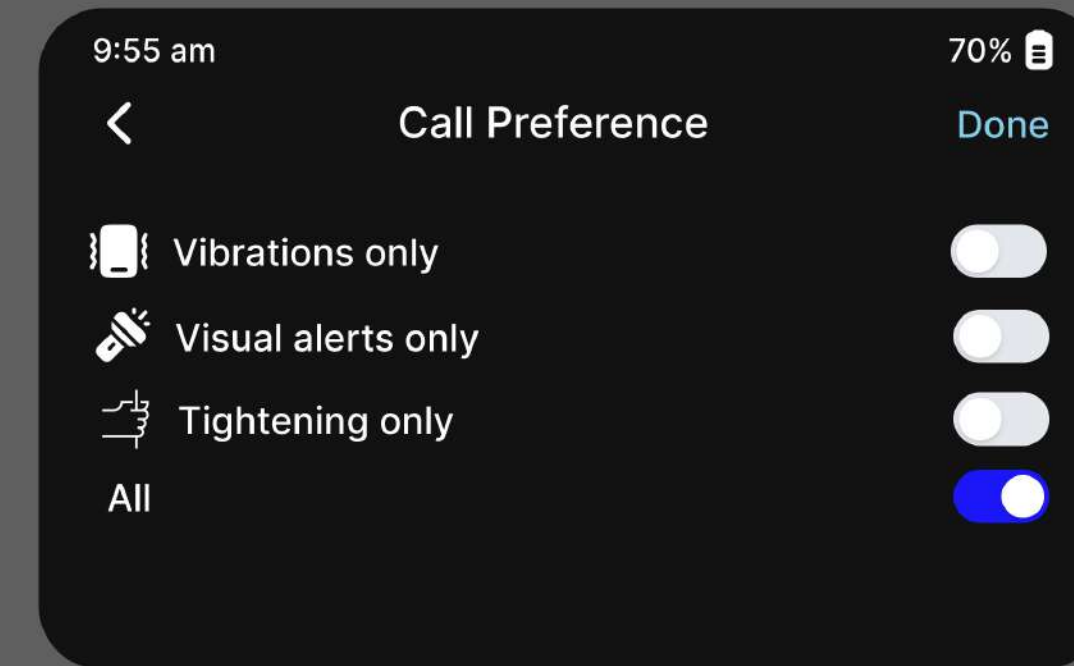

Lenora can adjust vibration patterns and intensity for her notifications.

Settings

Enable or adjust LED flash alerts for a clear visual cue, perfect for quiet or high-visibility situations.

Set band-tightening preferences for added security during important alerts.

All screens

Light mode