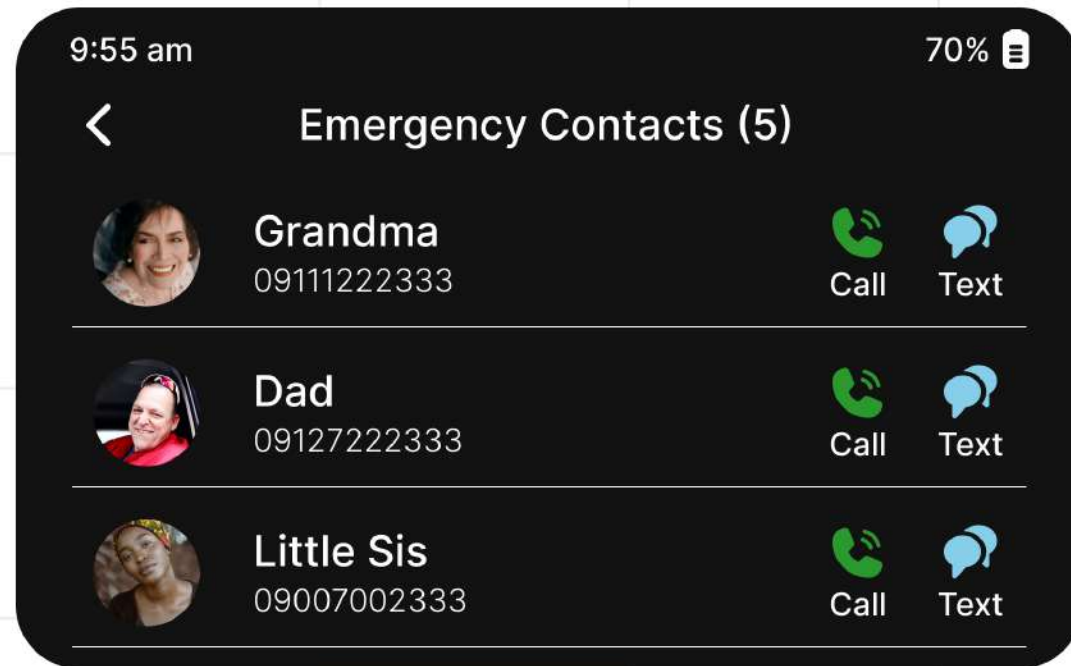

Emergency Contacts

Lenora can call or text her emergency contacts instantly. Calls include a live-transcribe feature, while texts allow quick, straightforward messaging.