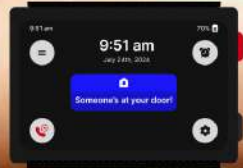

Doorbell Notification

Ideally, a doorbell mechanism comes with the device

Someone presses
Lenora's doorbell

The device **vibrates in pulses** until the user swipes to acknowledge the notification. It also **tightens for 15 seconds** and **flashes a blue LED light** to ensure the alert is noticed.