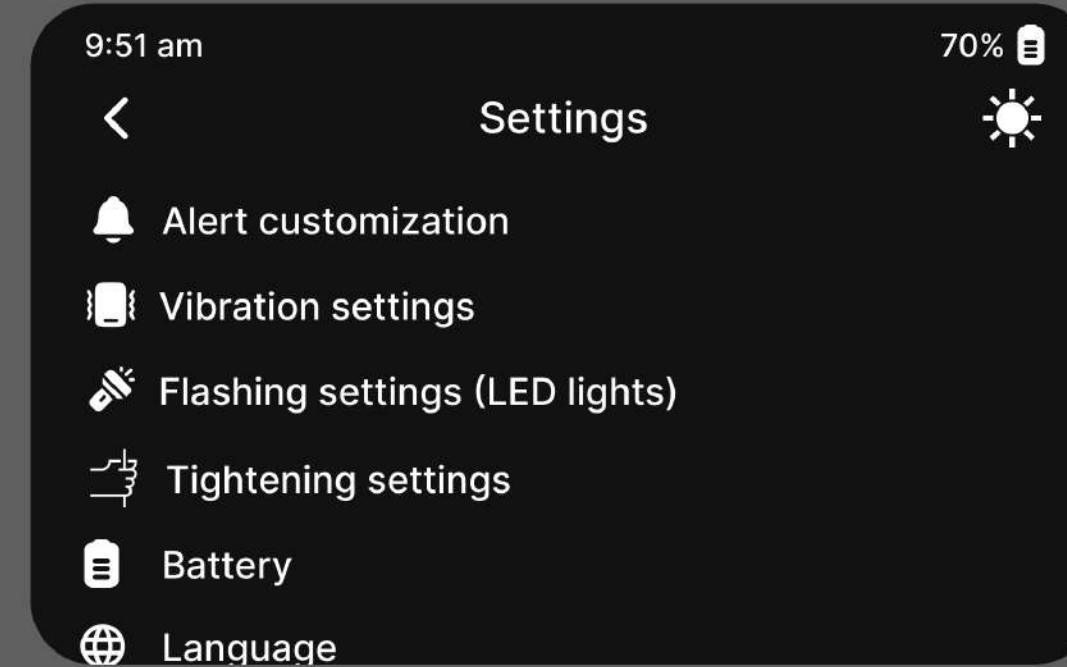

Accessible

Aa

Inter

VibeGlow uses Inter for its clean, legible design, chosen to ensure readability.

Colour palette

Designed for both aesthetics and functionality. VibeGlow uses blue as the primary color, with white text for readability. LED indicators in blue, red, green, and yellow offer clear notifications.

Lenora can adjust vibration patterns and intensity for her notifications.

Settings

Enable or adjust LED flash alerts for a clear visual cue, perfect for quiet or high-visibility situations.

Set band-tightening preferences for added security during important alerts.

All screens

Light mode