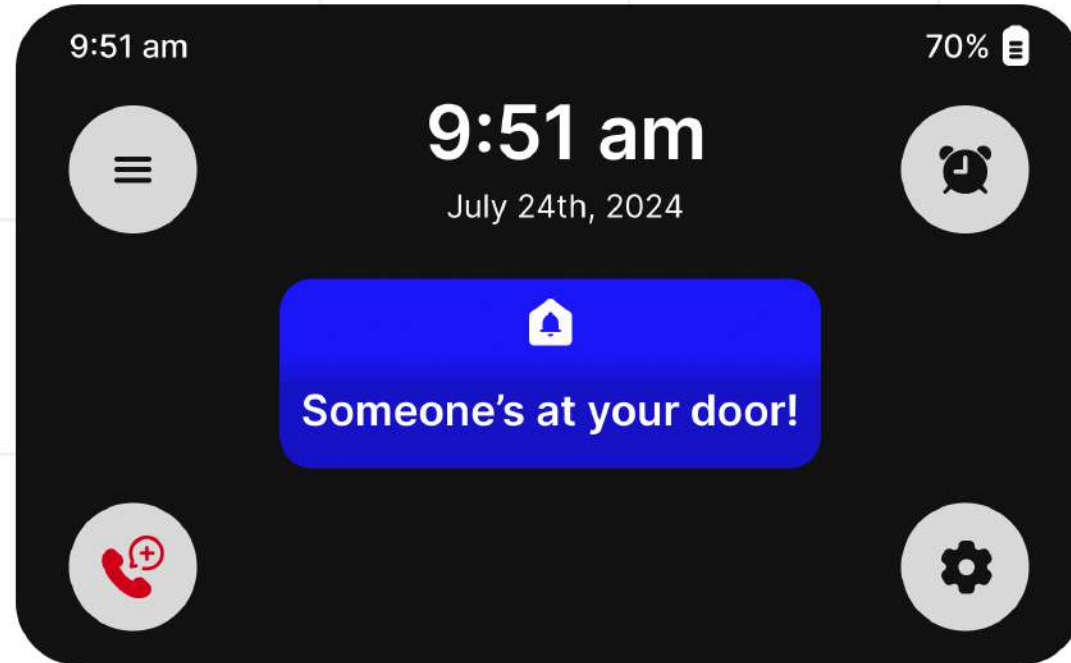

With VibeGlow, experience a new level of independence and confidence, knowing that essential notifications are always within reach.

Stay connected, stay aware, stay empowered with VibeGlow.

VibeGlow offers more features, including weather updates and workout tracking, and so much more

Lenora can access/ see her battery status

Lenora can see or set her alarms/ reminders for waking up, medications and so on.

Lenora can access her emergency contacts.

Lenora can go to her settings and customize her alerts(vibration, lights etc settings), theme, language.

Doorbell Notification

Ideally, a doorbell mechanism comes with the device

Someone presses
Lenora's doorbell

The device **vibrates in pulses** until the user swipes to acknowledge the notification. It also **tightens for 15 seconds** and **flashes a blue LED light** to ensure the alert is noticed.