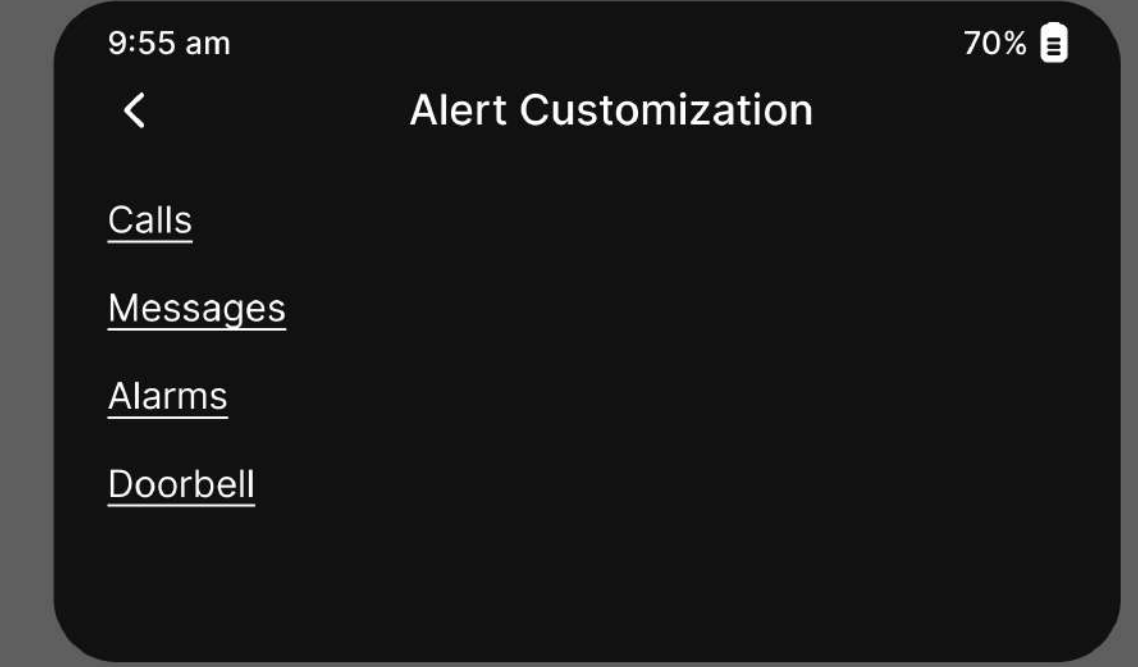

Lenora can adjust vibration patterns and intensity for her notifications.

Settings

Enable or adjust LED flash alerts for a clear visual cue, perfect for quiet or high-visibility situations.

Set band-tightening preferences for added security during important alerts.

All screens

Light mode