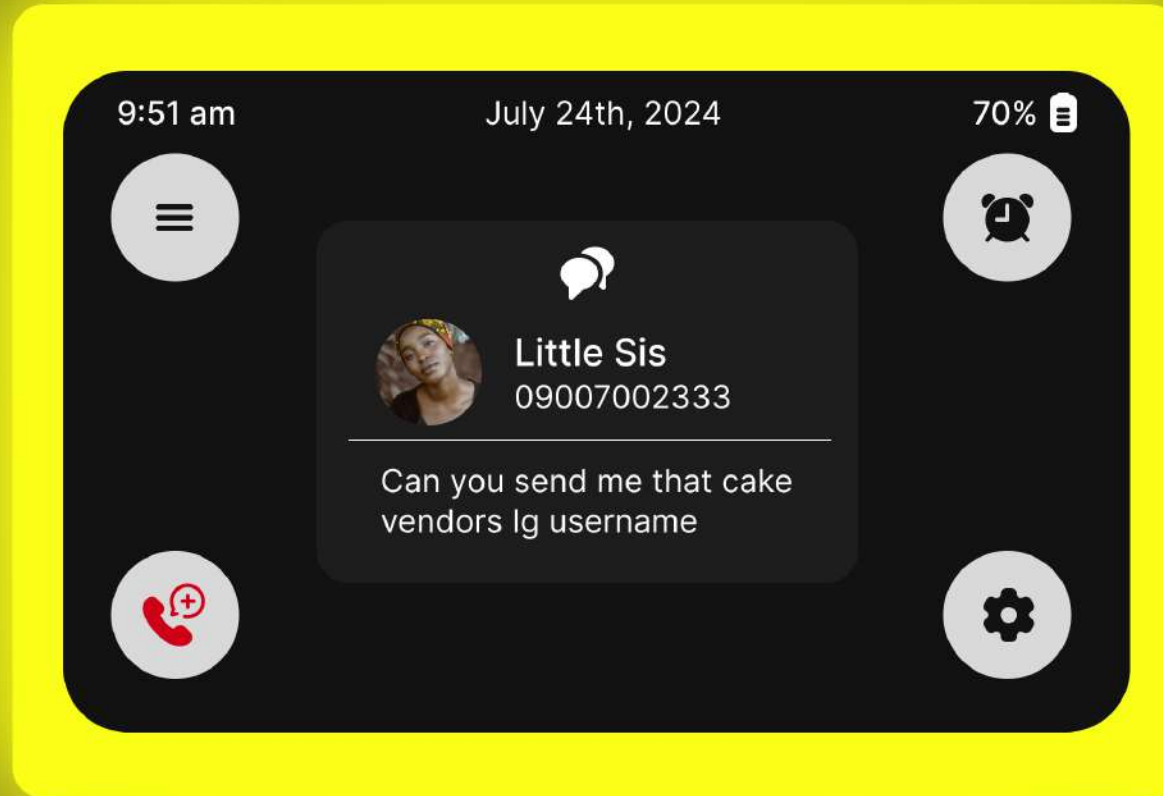

Message notification