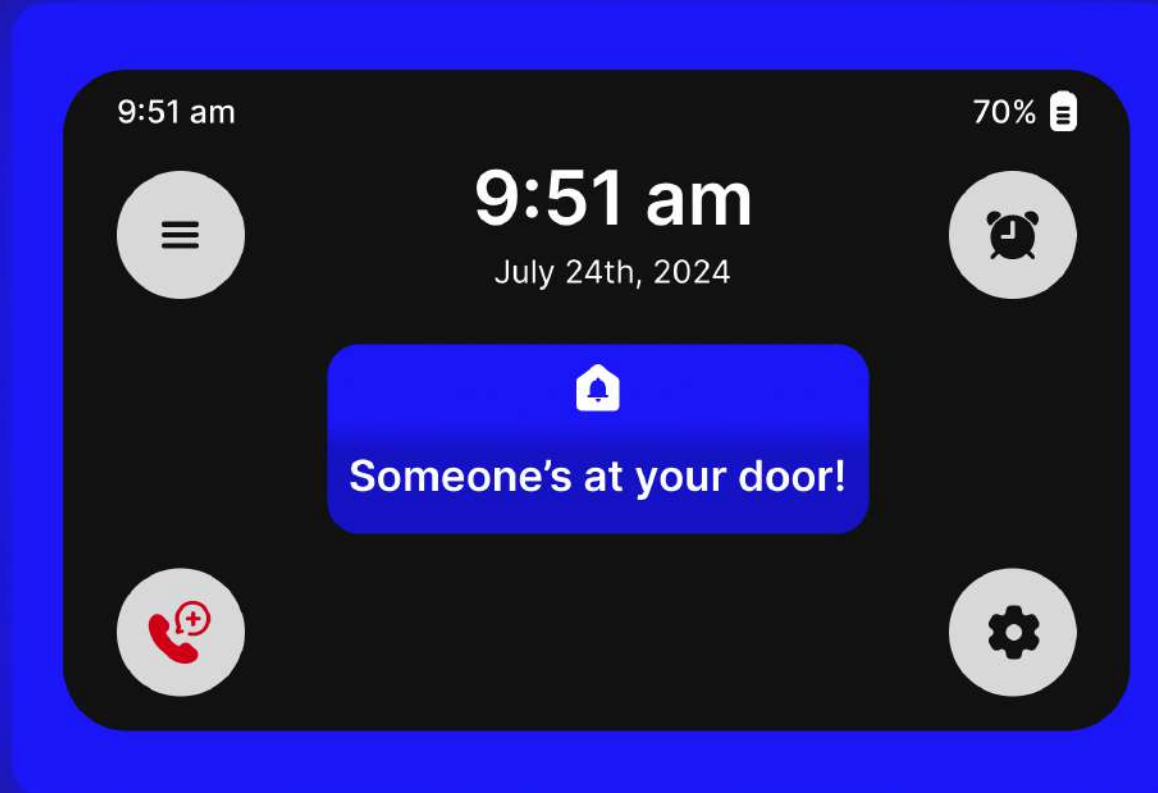

Lenora can access/ see her battery status

Lenora can see or set her alarms/ reminders for waking up, medications and so on.

Lenora can access her emergency contacts.

Lenora can go to her settings and customize her alerts(vibration, lights etc settings), theme, language.

Doorbell Notification

Ideally, a doorbell mechanism comes with the device

Someone presses
Lenora's doorbell

The device **vibrates in pulses** until the user swipes to acknowledge the notification. It also **tightens for 15 seconds** and **flashes a blue LED light** to ensure the alert is noticed.

Doorbell notification

Call Notification

Lenora receives a call

The device vibrates in a **pulses** followed by a pause, continues this cycle, **tightens for 10 seconds**, and flashes a **green LED light**.

Call

VibeGlow features **live transcription**, enabling Lenora to follow conversations in real-time and stay engaged effortlessly.

Call notification

Message Notification

Lenora recieves a message

The device vibrates in pulses, tightens for 10s and flashes a Yellow LED light