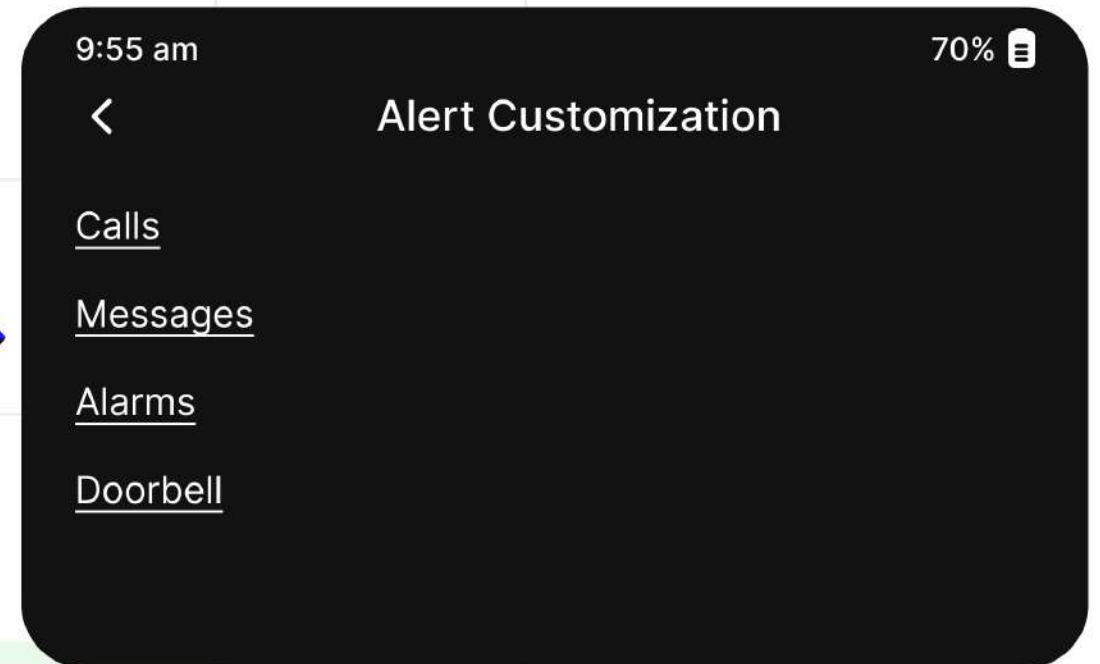

Settings

Lenora can customize her VibeGlow experience, adjusting alert preferences, vibration patterns, and options to suit her needs

Tailor alerts for calls, messages, alarms, and doorbell notifications, so Lenora can prioritize what's most important and never miss a critical update.