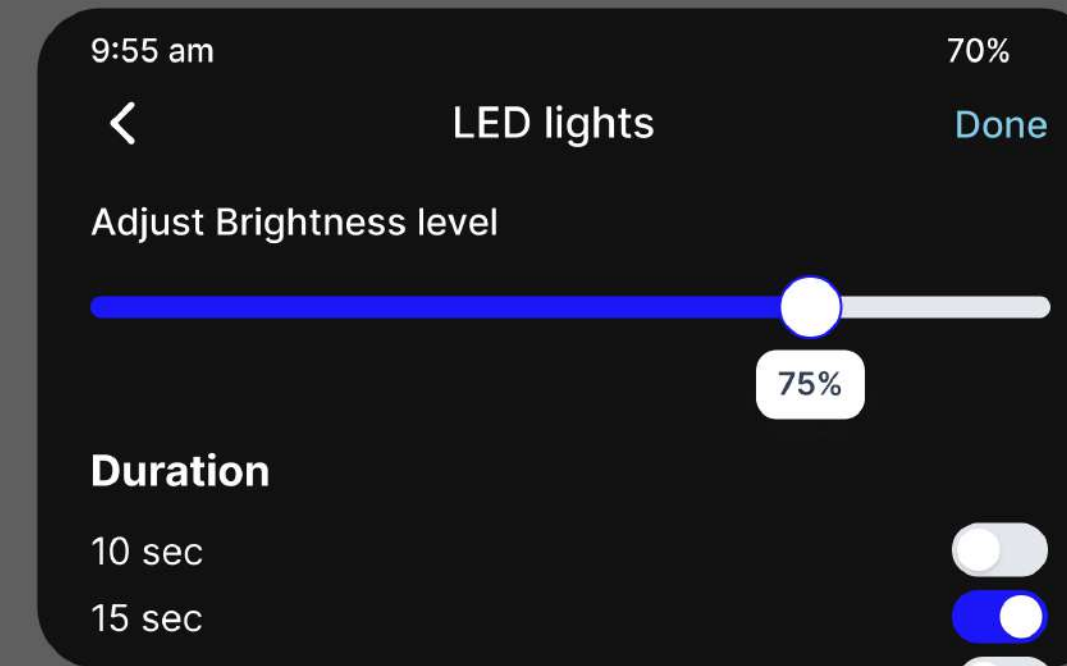

Accessible

Aa

Inter

VibeGlow uses Inter for its clean, legible design, chosen to ensure readability.

Colour palette

Designed for both aesthetics and functionality. VibeGlow uses blue as the primary color, with white text for readability. LED indicators in blue, red, green, and yellow offer clear notifications.

Lenora can adjust vibration patterns and intensity for her notifications.

Settings

Enable or adjust LED flash alerts for a clear visual cue, perfect for quiet or high-visibility situations.

Set band-tightening preferences for added security during important alerts.

All screens

Light mode